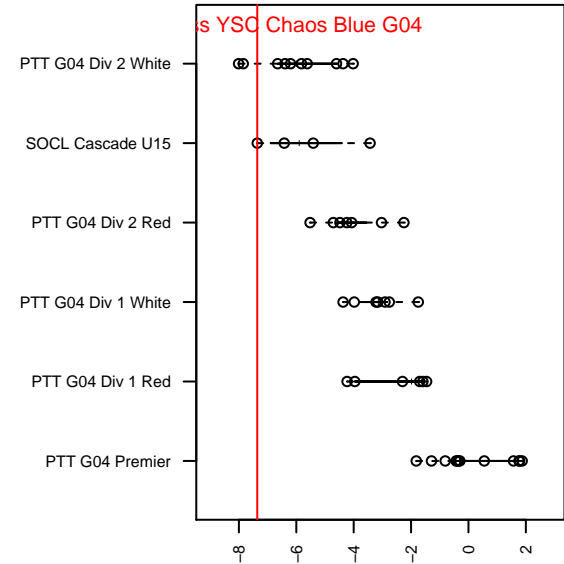

Grants Pass YSC Chaos Blue G04

Grants Pass Youth SC
Grants Pass, OR
G04 total strength=462
attack=0.3 defense=0.32
fall league = SOCL Cascade U15

alt names used:

Venues played:
2016 SOCL Cascade U15

**attack and defense variance (black dot)
relative to other teams
and top 10 in region**

**attack and defense rating
relative to others at age
and all opponents in last 13 months**

Performance relative to 13 month average

Performance relative to 13 month average

date	home		away		venue	pred.home	pred.away
2016-10-22	Rogue Valley Timbers White G04	3	Grants Pass YSC Chaos Blue G04	1	2016 SOCL Cascade U15	2.17	0.53
2016-10-16	Basin Utd Rage G03	7	Grants Pass YSC Chaos Blue G04	0	2016 SOCL Cascade U15	9.60	0.25
2016-10-09	Grants Pass YSC Chaos Blue G04	1	Basin Utd Fury G03	6	2016 SOCL Cascade U15	0.35	6.66
2016-10-02	Grants Pass YSC Chaos Blue G04	1	Rogue Valley Timbers White G04	2	2016 SOCL Cascade U15	0.53	2.17
2016-10-01	Basin Utd Fury G03	7	Grants Pass YSC Chaos Blue G04	0	2016 SOCL Cascade U15	6.66	0.35
2016-09-25	Grants Pass YSC Chaos Blue G04	2	Ashland SC G04	2	2016 SOCL Cascade U15	1.23	2.49
2016-09-24	Grants Pass YSC Chaos Blue G04	0	Basin Utd Fury G03	9	2016 SOCL Cascade U15	0.35	6.66
2016-09-17	Rogue Valley Timbers White G04	3	Grants Pass YSC Chaos Blue G04	0	2016 SOCL Cascade U15	2.17	0.53
2016-09-11	Grants Pass YSC Chaos Blue G04	0	SOSA Spirit G02	6	2016 SOCL Cascade U15	0.30	6.57
2016-09-10	Ashland SC Crossfire G03	3	Grants Pass YSC Chaos Blue G04	0	2016 SOCL Cascade U15	2.84	0.59